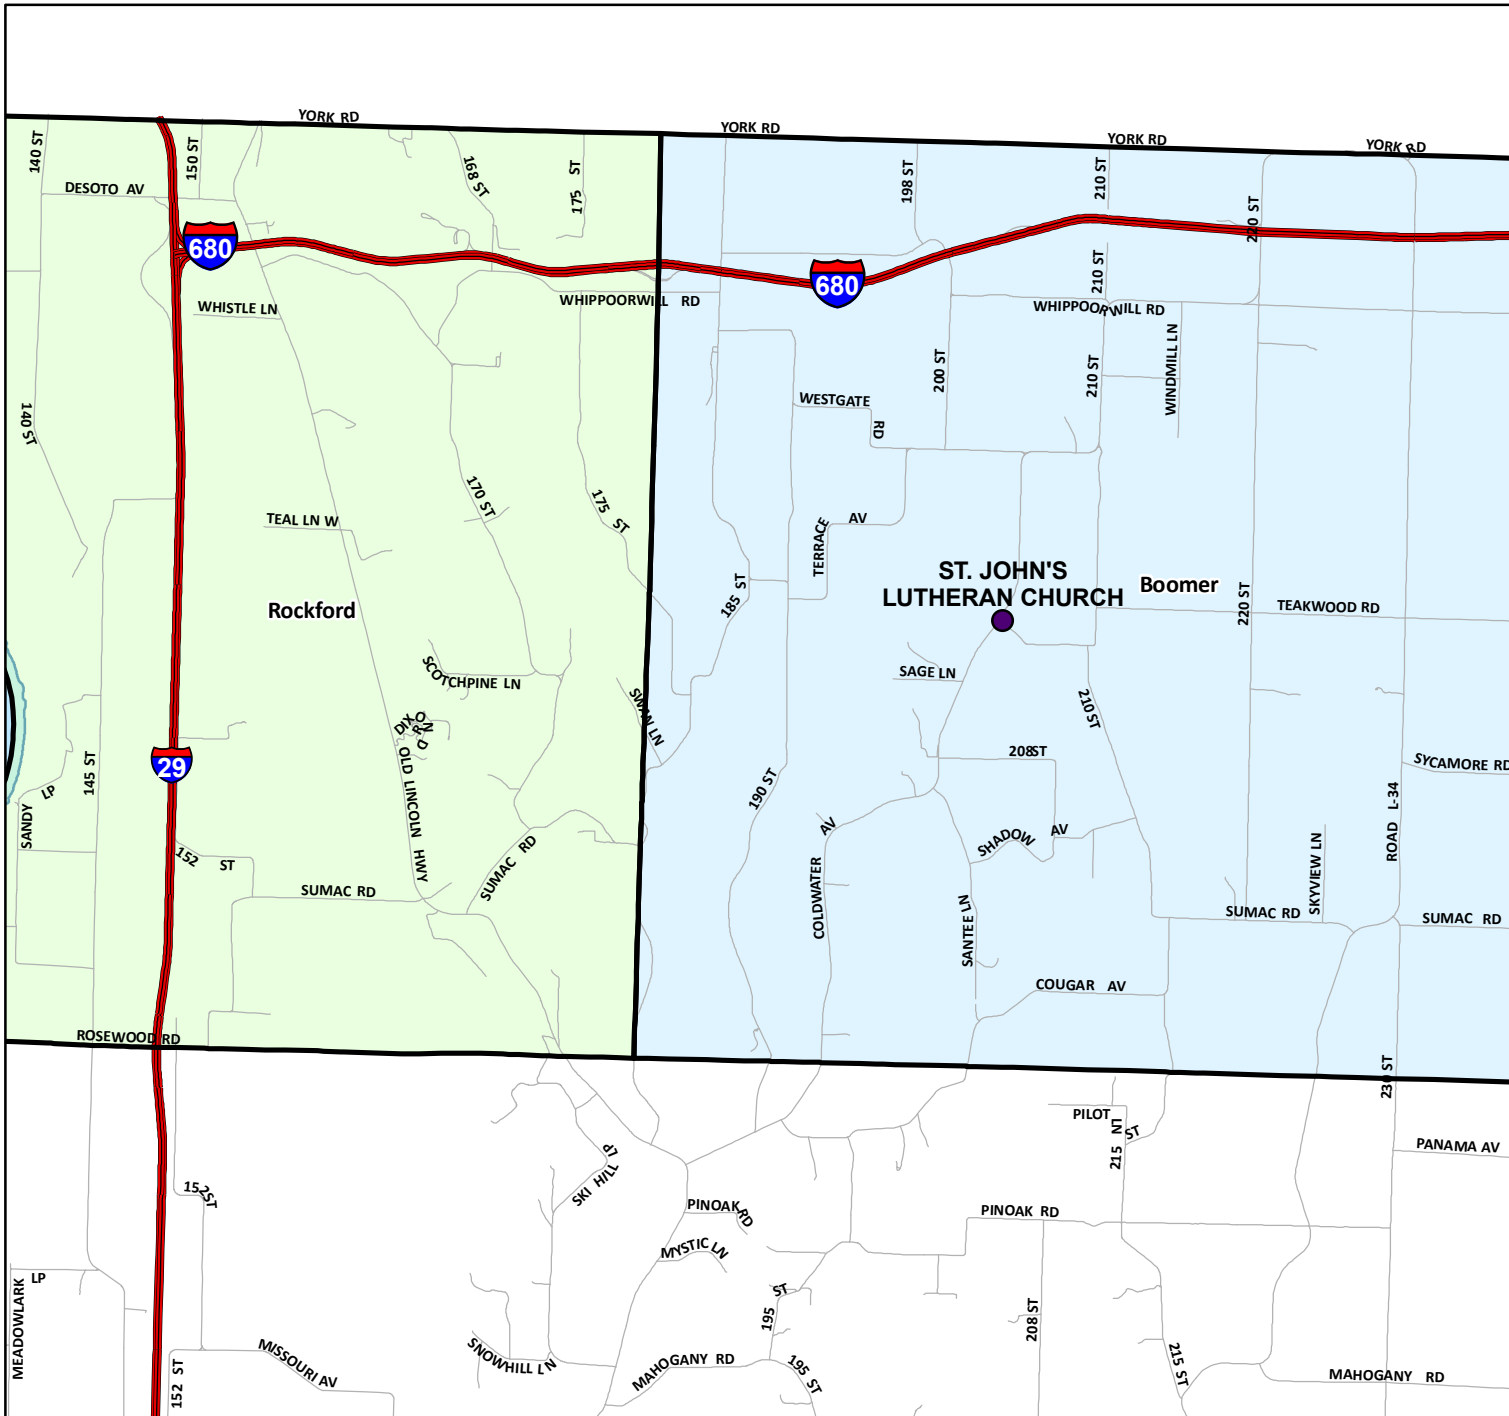

BOOMER / ROCKFORD TOWNSHIPS PRECINCT -- ST JOHN'S LUTHERAN CHURCH

Boomer / Rockford Townships