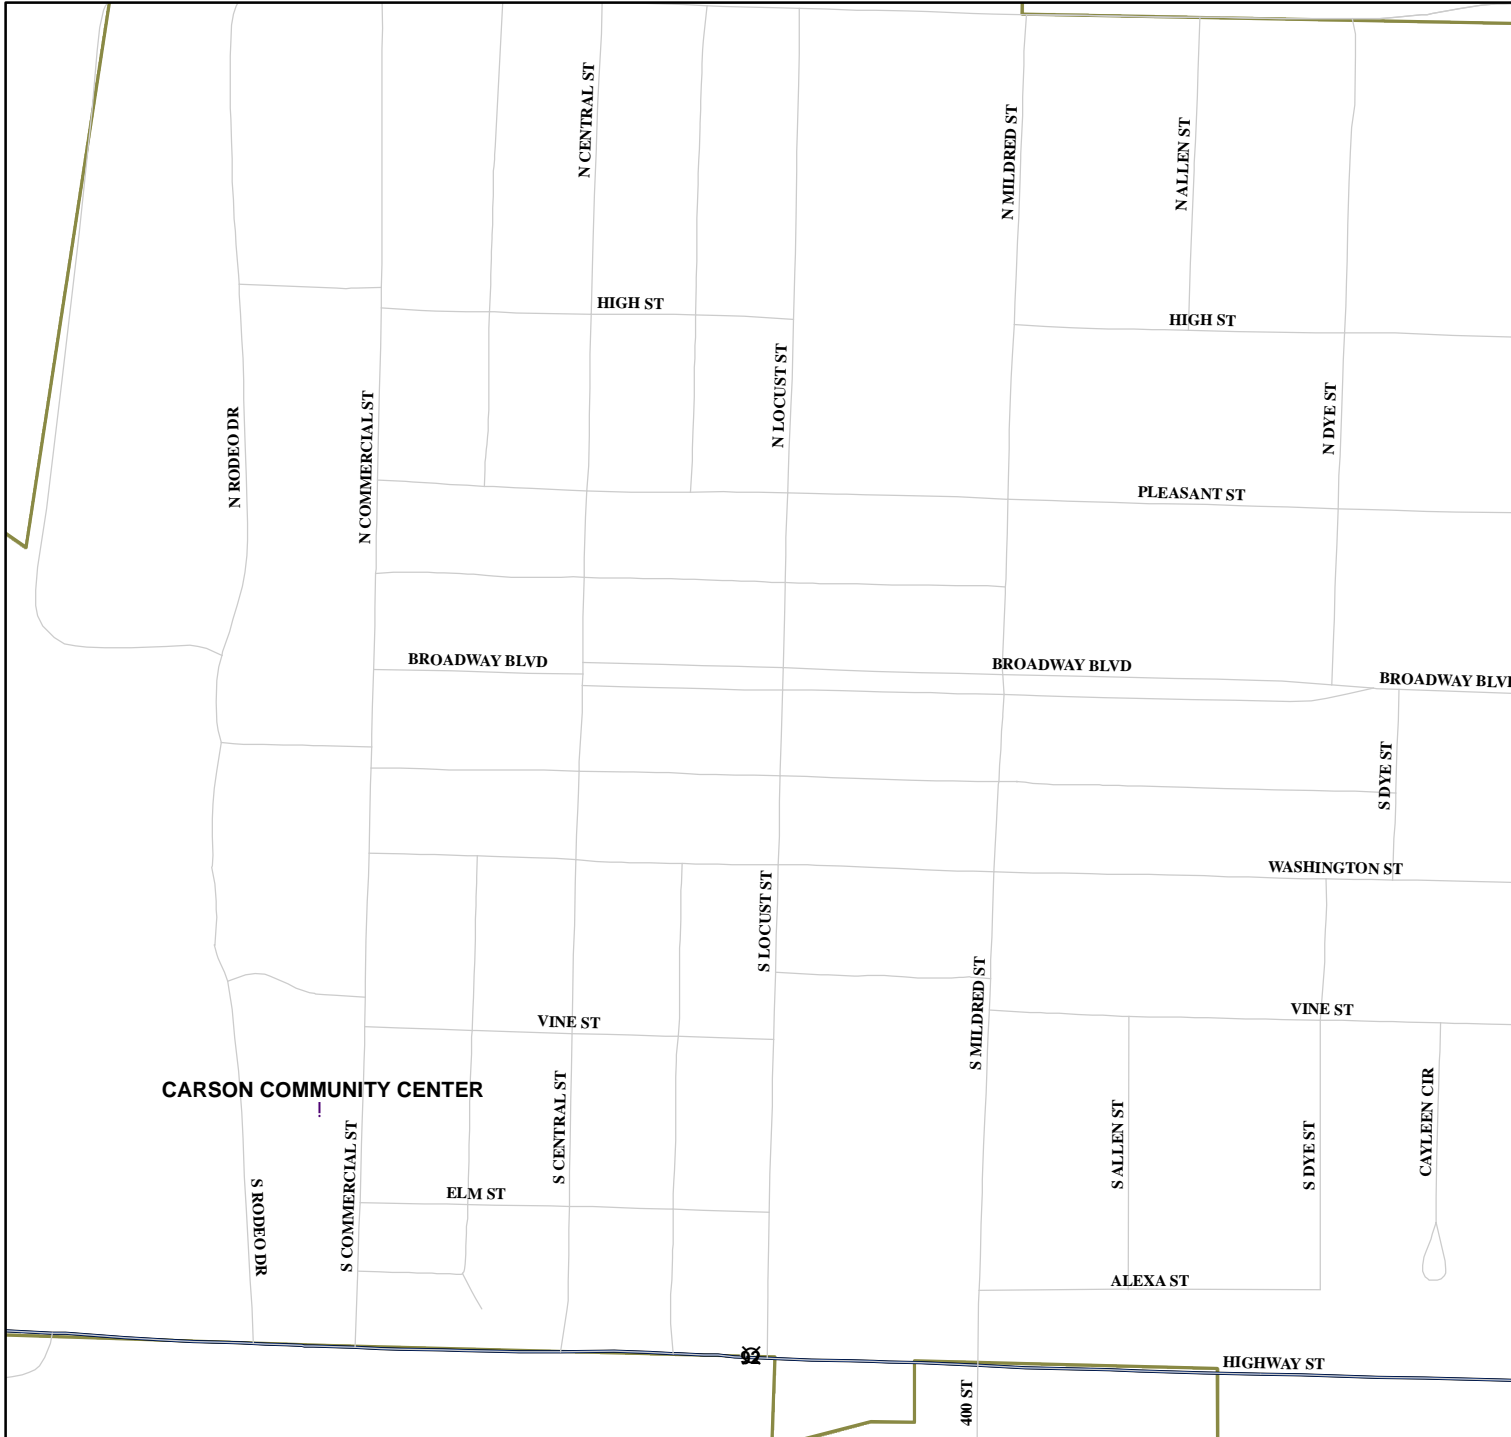

CARSON TOWNSHIP PRECINCT

Carson Township

30	29	28	27	26	25
31	32	33	34	35	36
6	5	4	3 Carson	2	1
7	8	9	10	11	12

Township Precincts

Carson Township
 Carson Community Center
 316 S Commercial St

Election Contact:
 Gary Herman, First Deputy - Elections
 712-328-5700

Map Produced by:
 Pottawattamie County GIS
 August 2, 2007