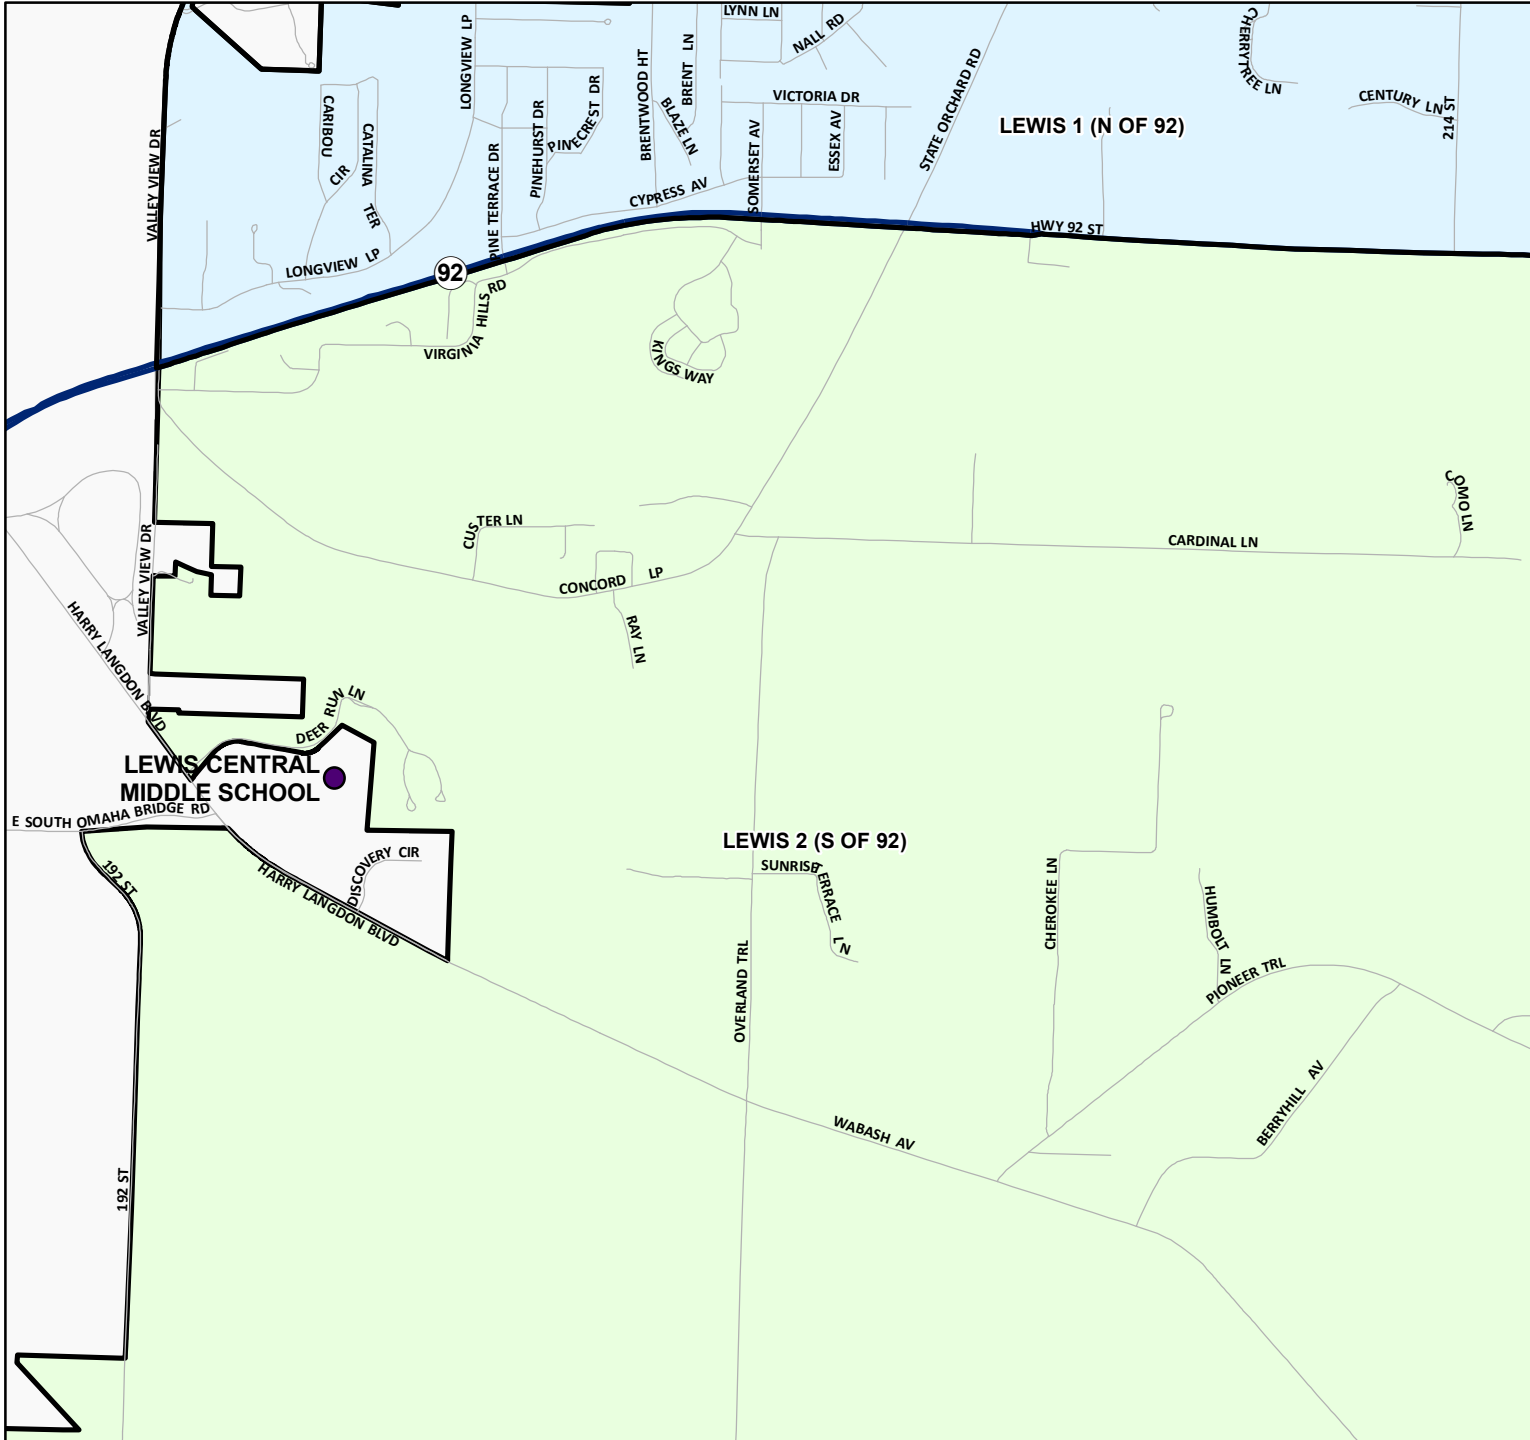

LEWIS 2 TOWNSHIP PRECINCT -- LEWIS CENTRAL MIDDLE SCHOOL

Lewis 2 Township
 Lewis Central Middle School
 3820 Harry Langdon Blvd

Election Contact:
 Kristi Everett, First Deputy - Elections
 712-328-5700

Map Produced by:
 Pottawattamie County GIS
 March 9, 2010