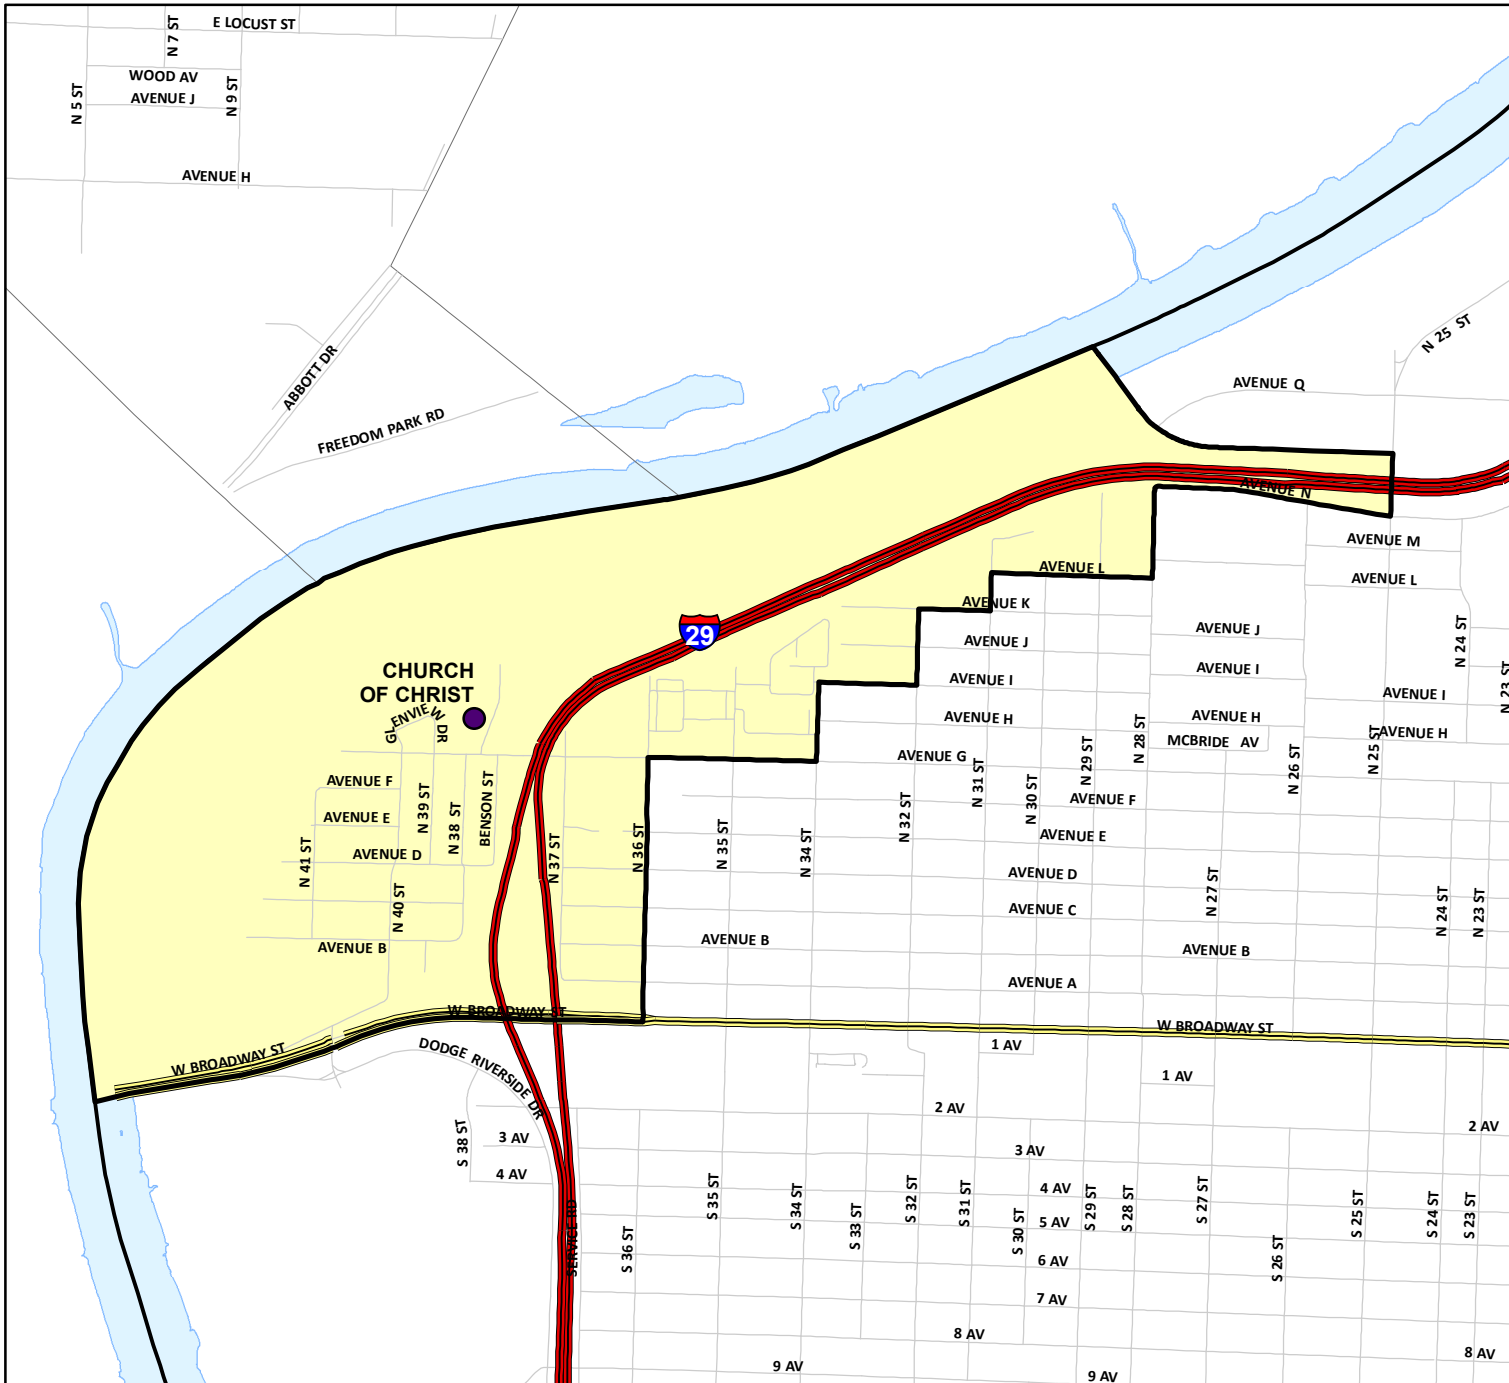

PRECINCT 1 -- CHURCH OF CHRIST

CB - 01
 Church of Christ
 714 Benson

Election Contact:
 Kristi Everett, First Deputy - Elections
 712-328-5700

Map Produced by:
 Pottawattamie County GIS
 March 9, 2010