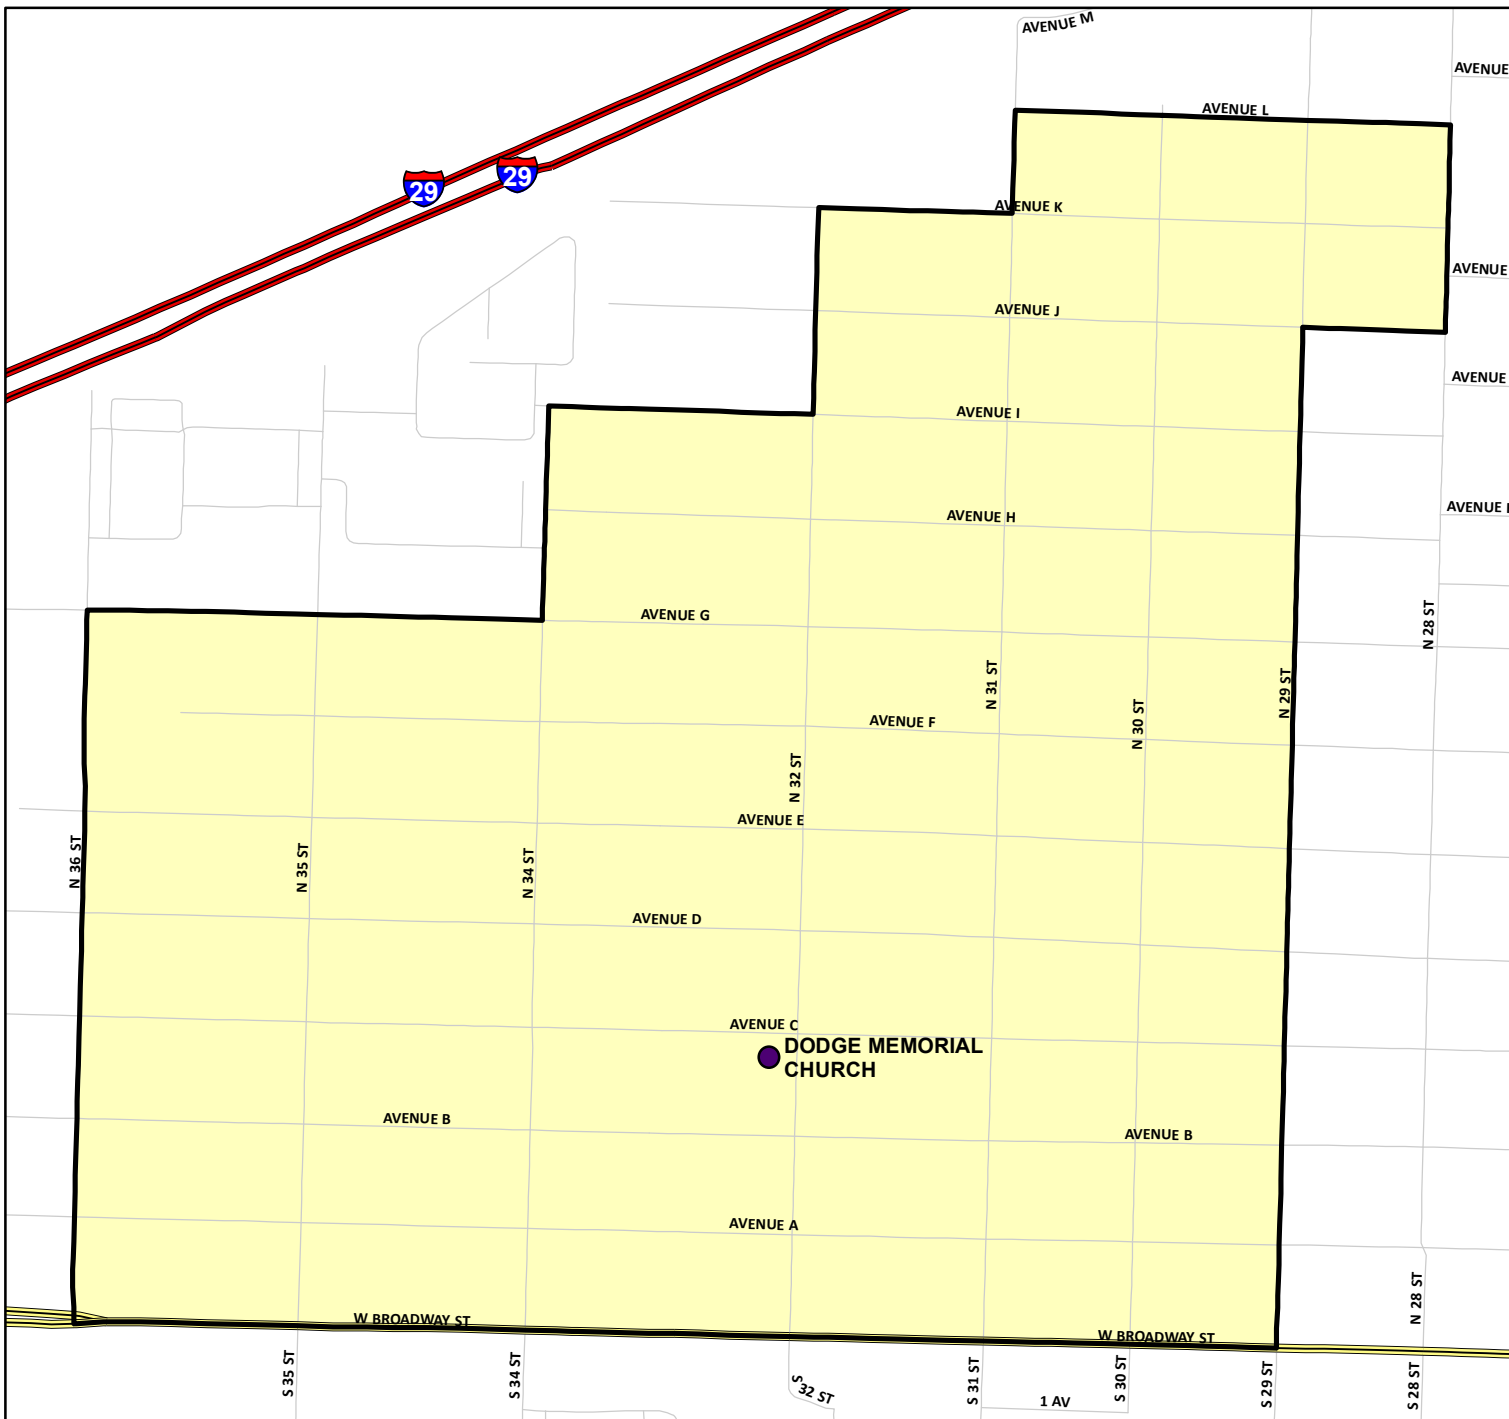

PRECINCT 2 -- DODGE MEMORIAL CHURCH

CB - 02
Dodge Memorial Church
3200 Avenue C

Election Contact:
Kristi Everett, First Deputy - Elections
712-328-5700

Map Produced by:
Pottawattamie County GIS
March 9, 2010