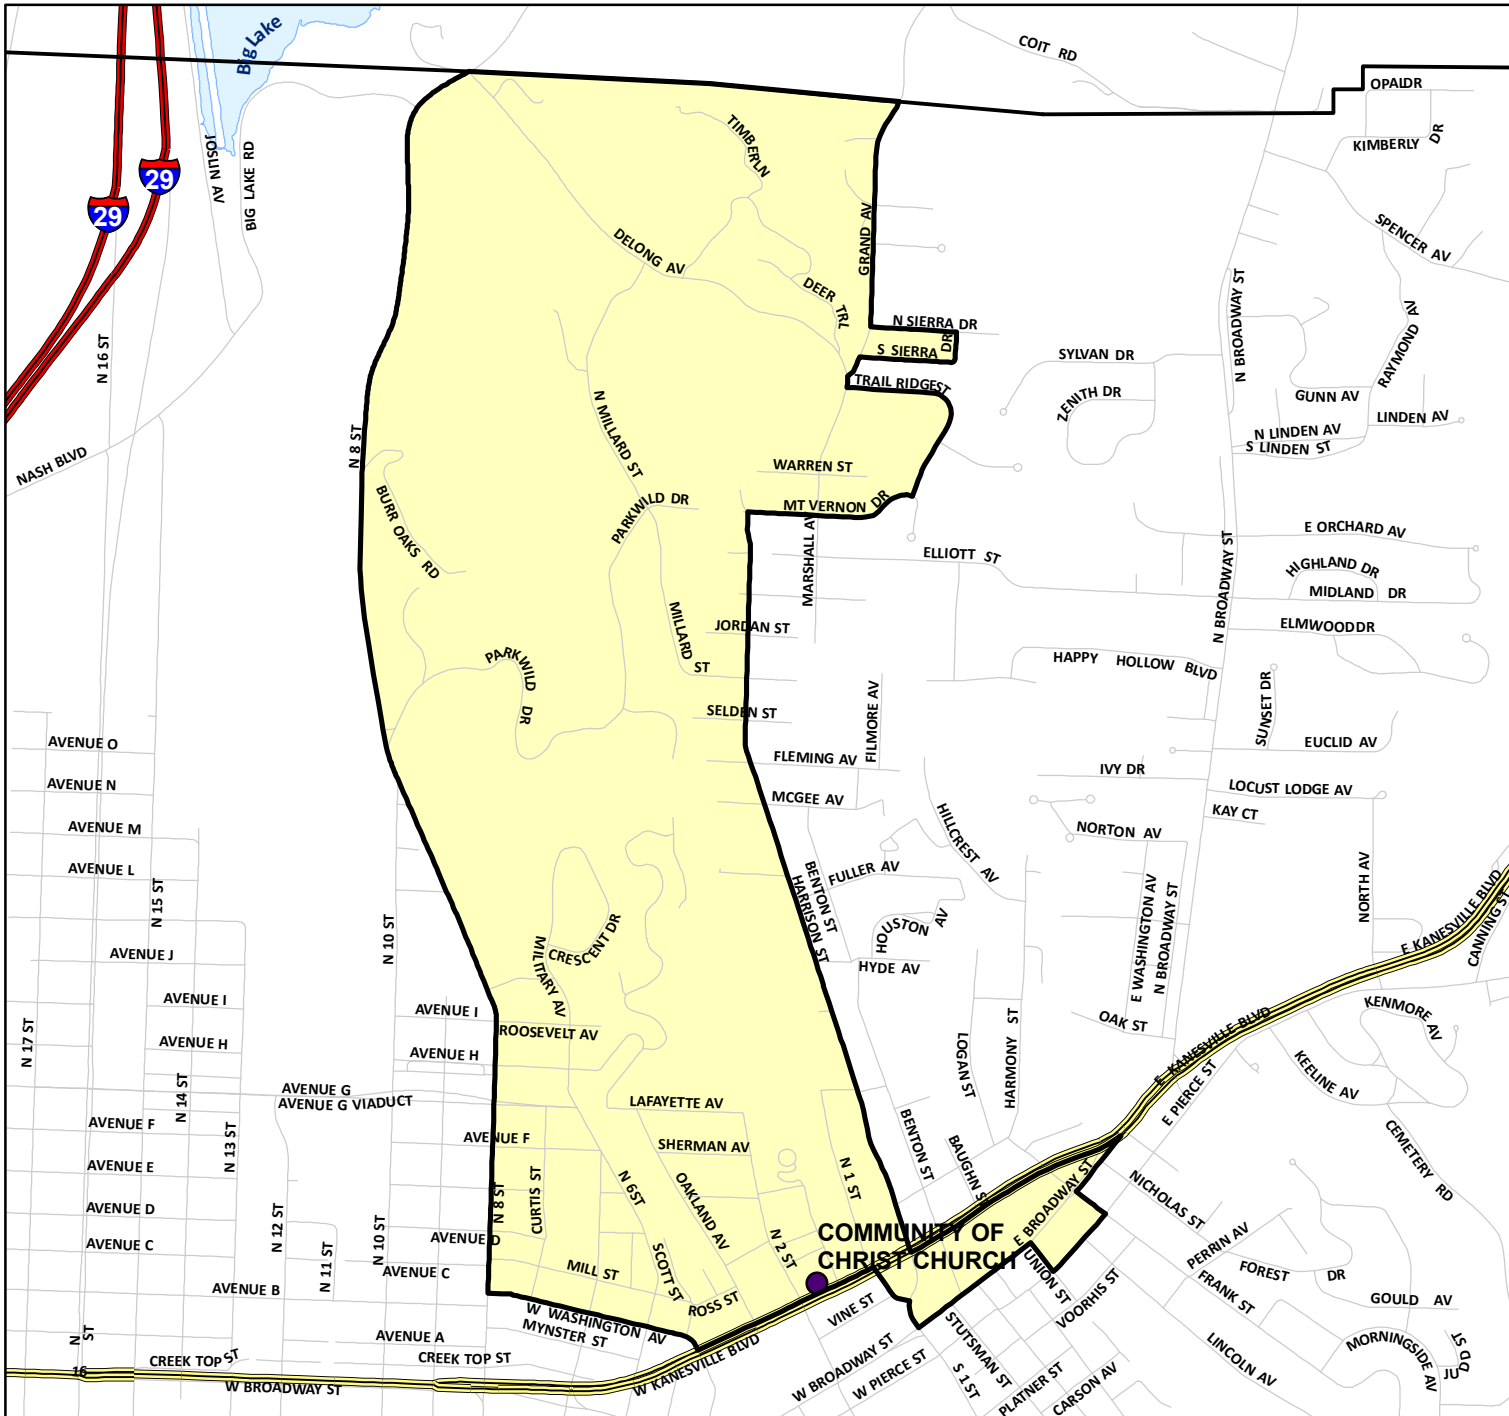

PRECINCT 7 -- COMMUNITY OF CHRIST CHURCH

CB - 07
Community of Christ Church
140 W Kanesville

Election Contact:
Kristi Everett, First Deputy - Elections
712-328-5700

Map Produced by:
Pottawattamie County GIS
March 9, 2010