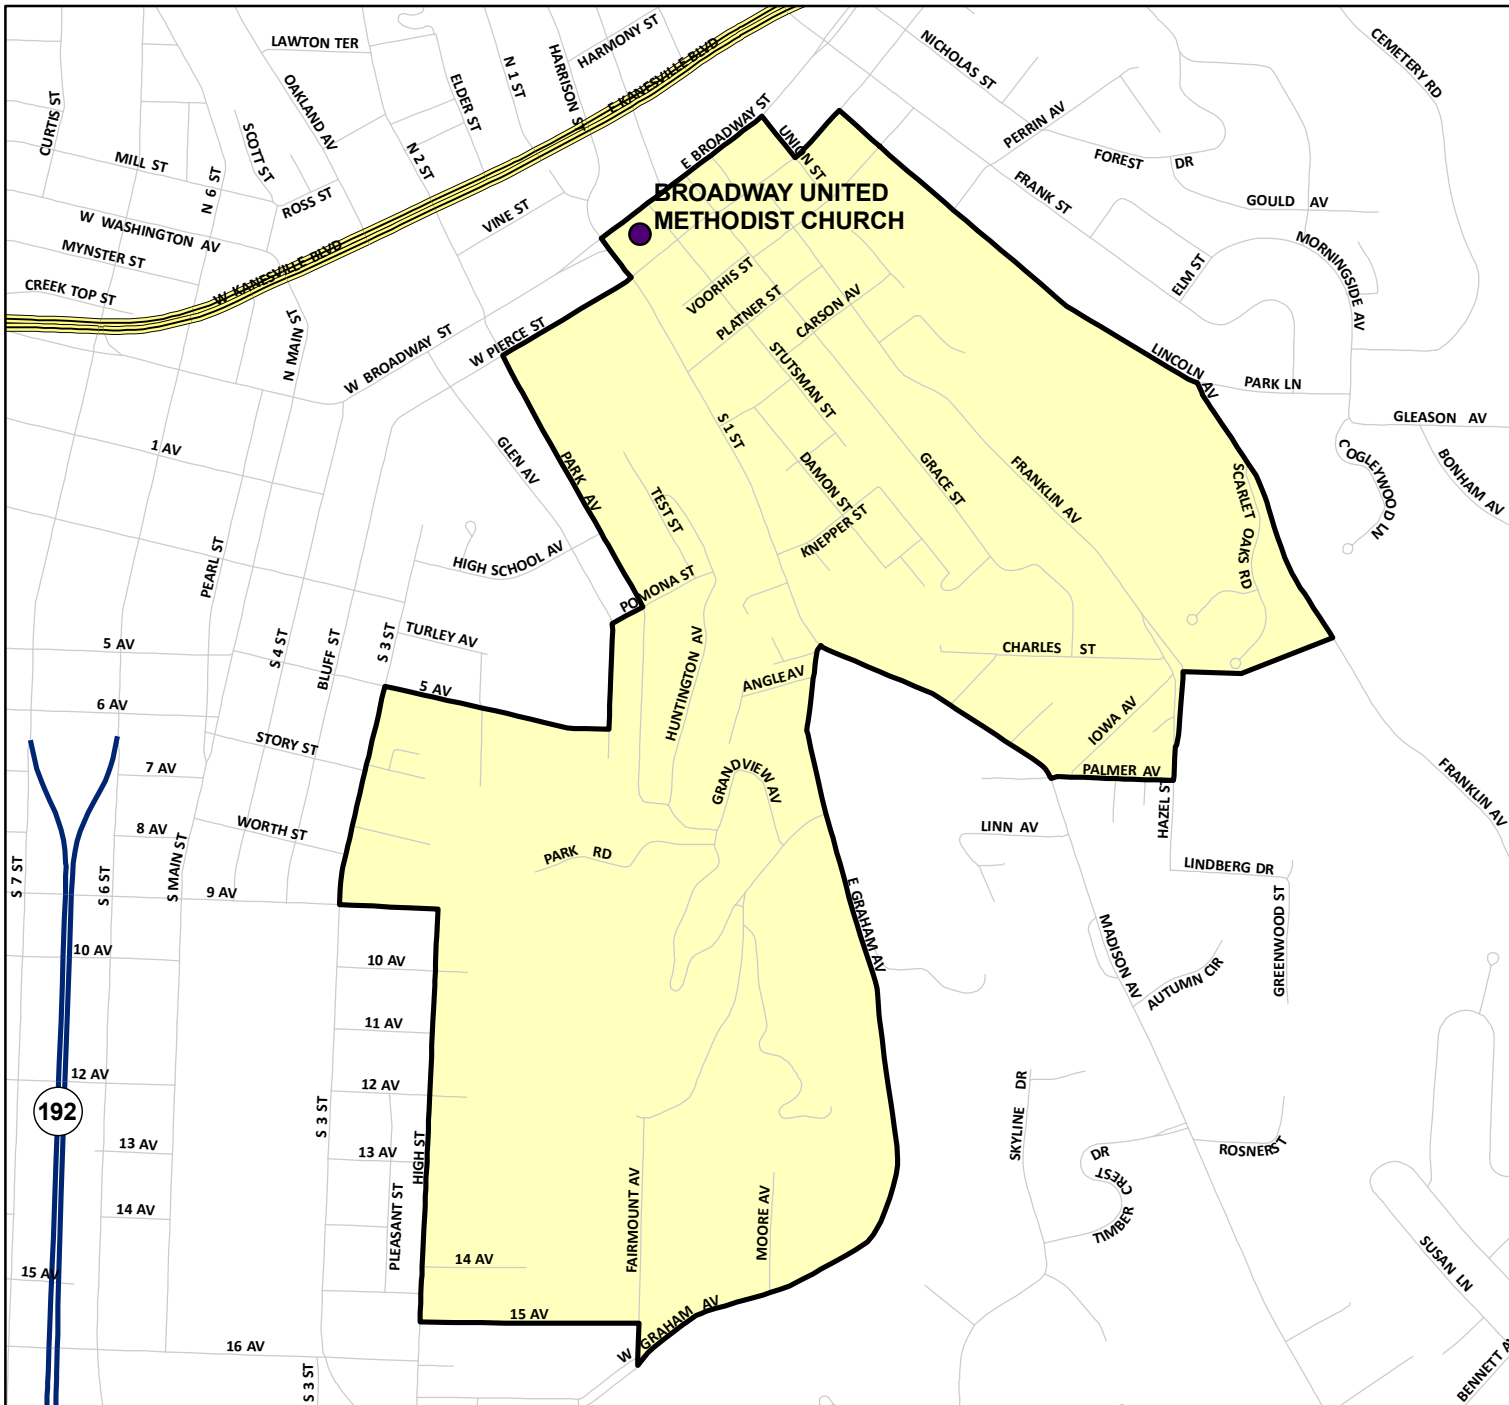

PRECINCT 11 -- BROADWAY UNITED METHODIST CHURCH

CB - 11
 Broadway United Methodist Church
 11 S 1st Street

Election Contact:
 Kristi Everett, First Deputy - Elections
 712-328-5700

Map Produced by:
 Pottawattamie County GIS
 March 9, 2010

z:\gis\projects\pottawattamiecounty\auditor\electionmaps\precinct_maps\precinct_11.mxd
 z:\gis\projects\pottawattamiecounty\auditor\electionmaps\precinct_maps\pdf_march_2010\precinct_11