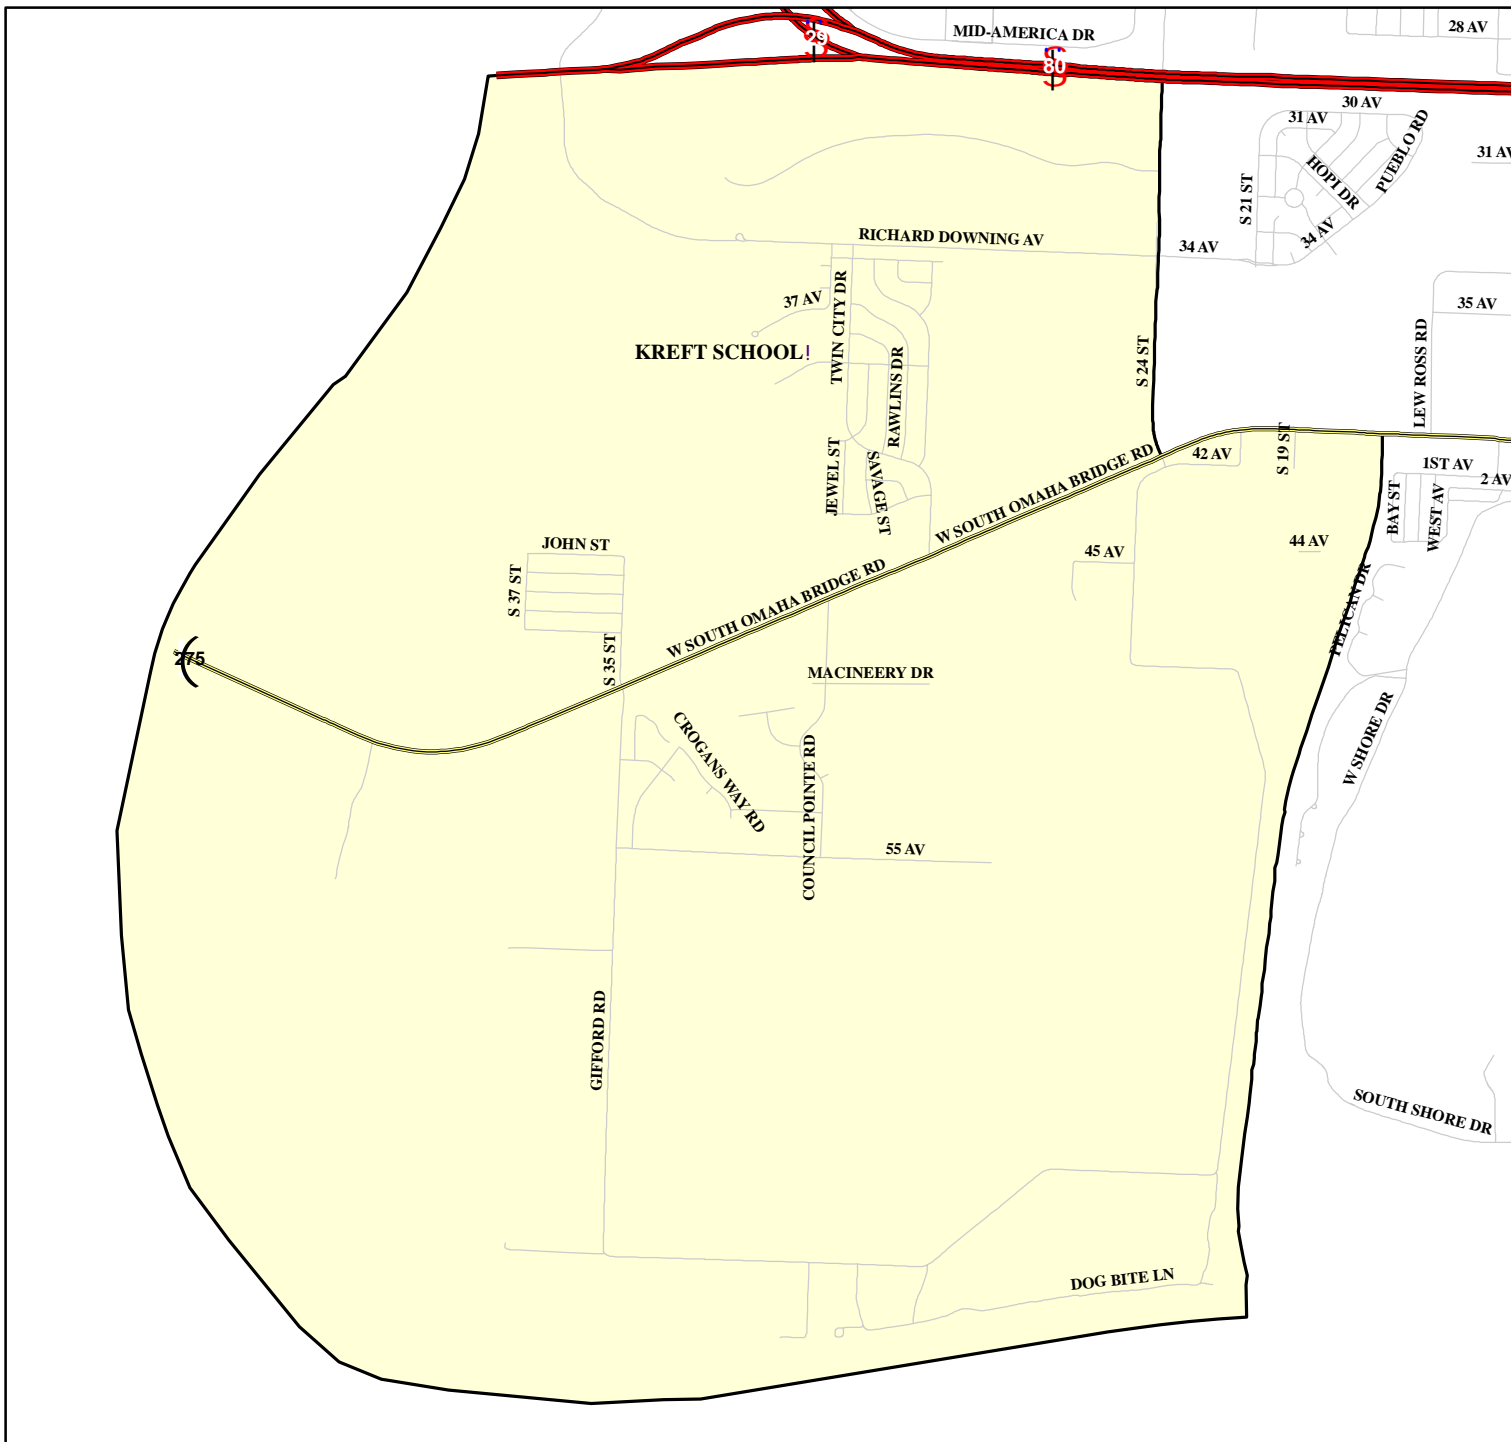

PRECINCT 19 -- KREFT SCHOOL

CB - 19
Kref School
3206 Renner Drive

Election Contact:
Gary Herman, First Deputy - Elections
712-328-5700

Map Produced by:
Pottawattamie County GIS
August 2, 2007